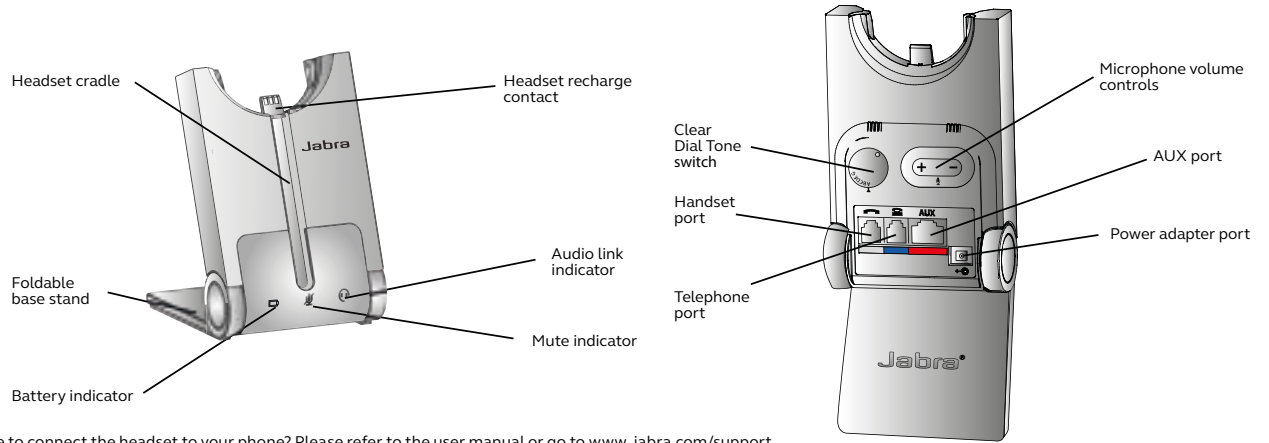

Jabra Pro 900 Series - Product overview

01 Base

You need assistance to connect the headset to your phone? Please refer to the user manual or go to www.jabra.com/support