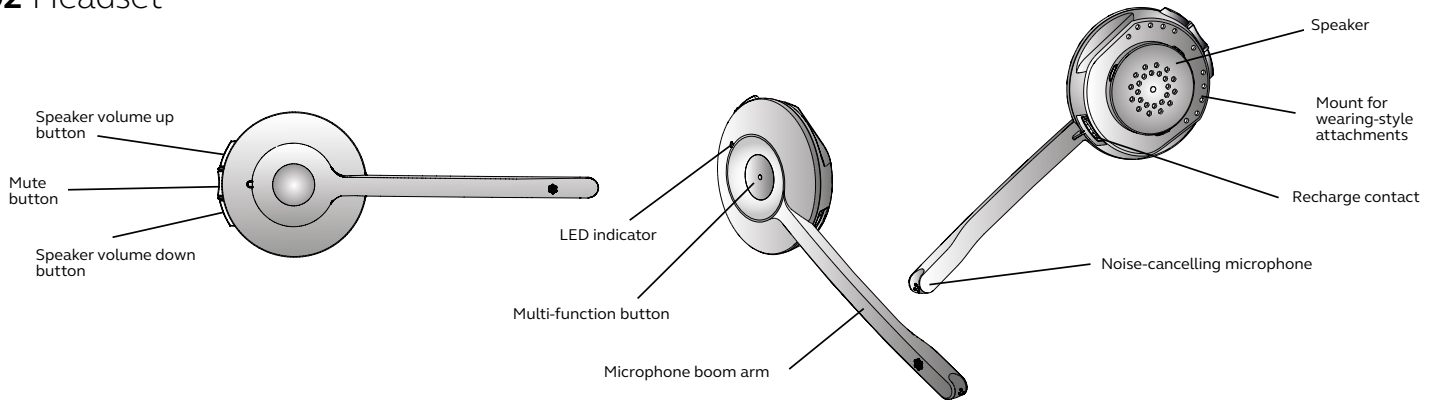

02 Headset

Specifications

Work Space	At office desk	•	•	•	•
	Around office	•	•	•	•
	On the go		•		•
Connectivity	Desk phone	•	•		
	Softphone			•	•
	Mobile¹		•		•
	Tablet¹		•		•
Wireless Technology	DECT	•		•	
	Bluetooth^{®2}		•		•
Build	Mono	•	•	•	•
	Duo	•	•	•	
Wearing Style	Headband	•	•	•	•
	Earhook (Mono only)	•³	•³	•³	•³
	Neckband (Mono only)	•³	•³	•³	•³
Cable	Wireless	•	•	•	•
Talk time	Up to -hours	8	12	8	12
	Up to -m/ft	120/395	100/330	120/395	100/330

¹ Mobile connectivity available on Pro 925 Dual Connectivity and Pro 935 Dual Connectivity models ² Bluetooth and NFC enabled for easy pairing and connectivity on Pro 925 Dual Connectivity and Pro 935 Dual Connectivity ³ Available as an accessory