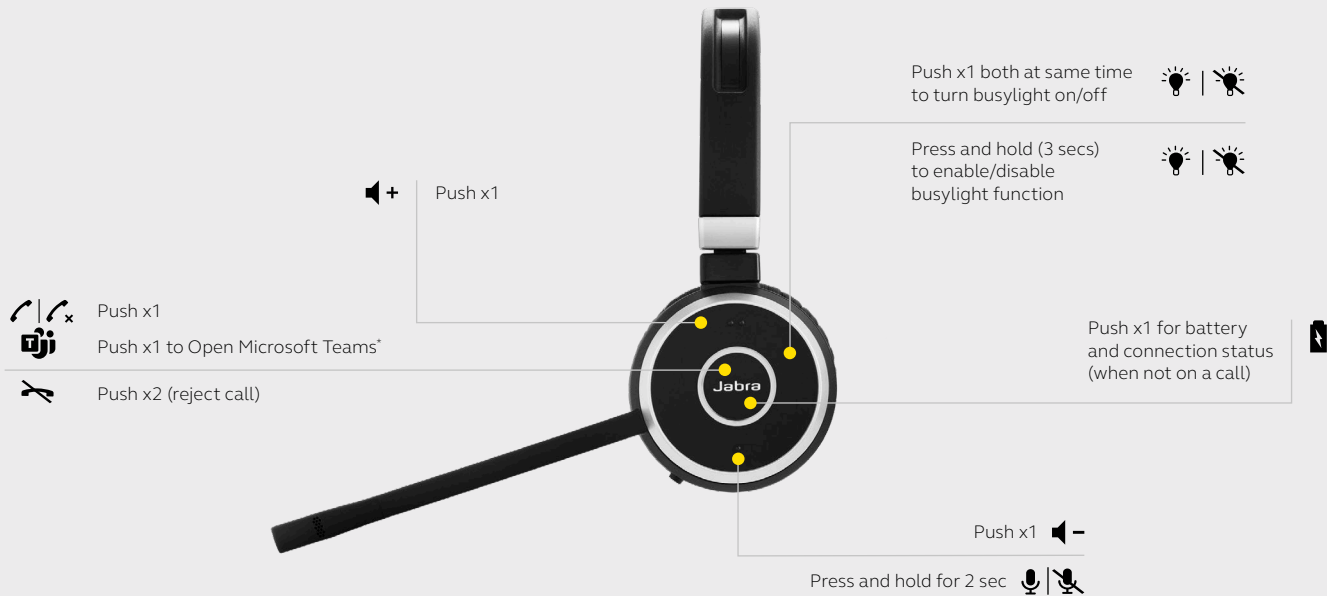

HOW TO START AND PAIR

HOW TO CHARGE

Charge with either the optional charging stand accessory or the supplied USB charging cable.

Full charge time **120** mins.
Up to 12 hours of battery.

HOW TO USE

	FEATURES	BENEFITS	
Connectivity	Computer	Jabra Link 380 Bluetooth USB-A adapter. Up to 30m/100ft wireless range to your computer.	
	USB cable	Plug-and-play connectivity to computer	
	Dual Bluetooth connectivity	Connect two Bluetooth enabled devices at the same time, including mobile device and computer	
	Certifications	Certified for Microsoft Teams*, Cisco and more	
	Multiple device pairing	Pair up to 8 devices, one at a time	
Audio	Microphone	State-of-the-art noise-cancelling microphone eliminates background noise	
	HiFi Audio	HiFi audio streaming	
	Software integration	Additional features available via Jabra Xpress and Jabra Direct	
	Ease of use	Rechargeable battery	Up to 12 hours battery life
		Busylight	Integrated busylight acting as a 'do not disturb' sign and protecting your focus
All day comfort		Leather feel ear cushions and an on-ear wearing style for all-day comfort	
Optional charging stand		Easy charging and docking comes with an optional charging stand to eliminate battery concerns	
Discreet boomarm		Boom arm can be clipped into the headband when not on calls	
Variants	Music controls	Speaker volume up/down on headset	
	Call management	Answer/reject calls; increase/decrease speaker volume; mute	
	UC and MS variants	Choose from UC or MS Teams variants	
Compatibility	Leading UC vendors and Microsoft Teams*		